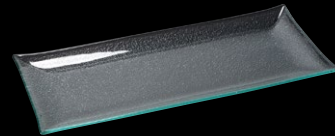

Rectangle Platter
6506G352 36.8cm x 16.0cm
(14½" x 6¼")